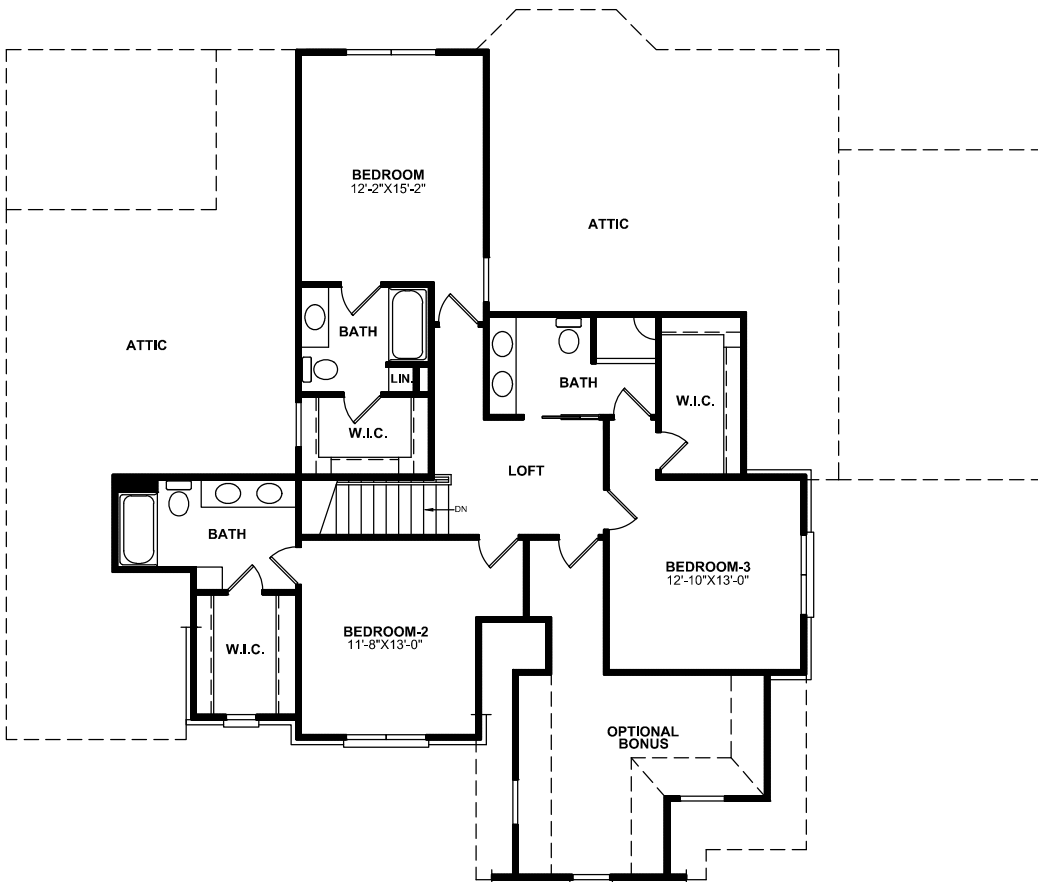

SQUARE FEET

TOTAL HEATED AREA: 3124

MAIN FLOOR: 2011

UPPER FLOOR: 1113

BONUS (NOT INCL. IN TOTAL): 241

GARAGE: 869

69'  
MAIN FLOOR PLAN

UPPER FLOOR PLAN