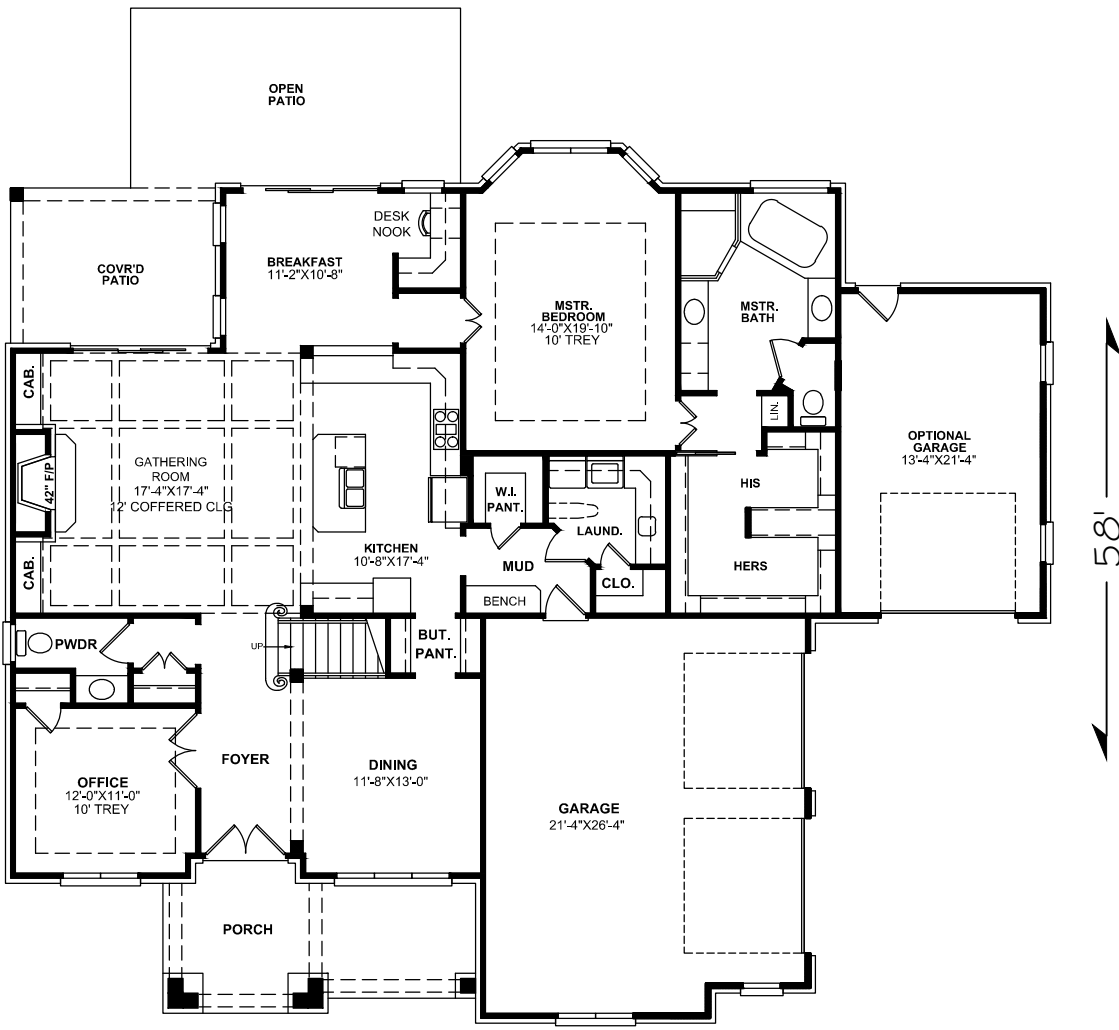

SQUARE FEET

TOTAL HEATED AREA: 3124

MAIN FLOOR: 2011

UPPER FLOOR: 1113

BONUS (NOT INCL. IN TOTAL): 241

GARAGE: 869

69'  
MAIN FLOOR PLAN

UPPER FLOOR PLAN